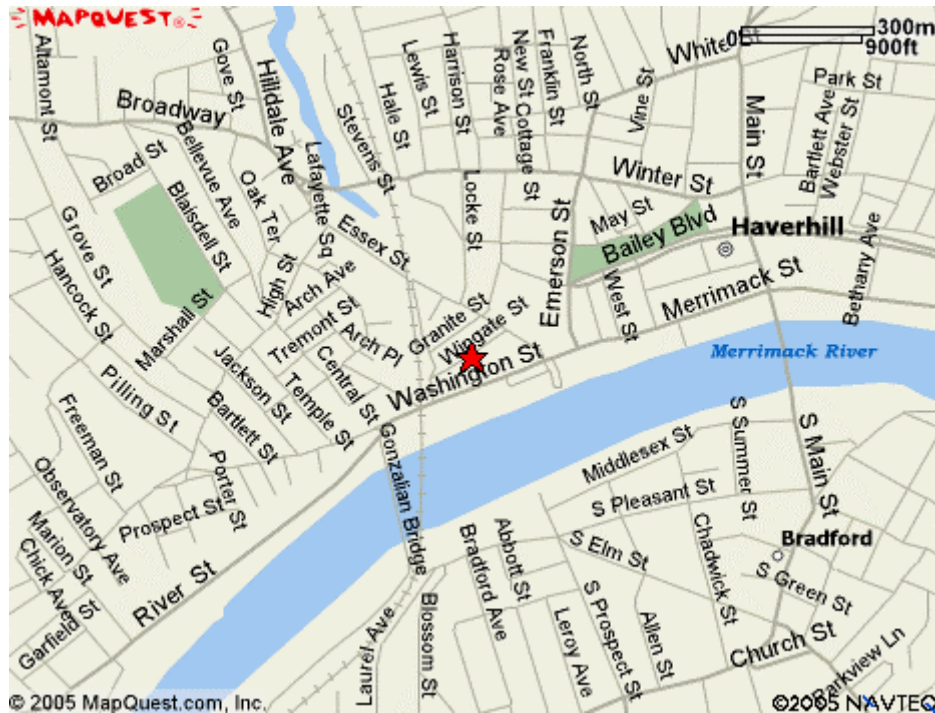

Haverhill Summer Concert Series

In the middle of Wingate Street, Haverhill, MA

Friday, July 29, 2005 7:00pm – 8:30pm

- START 1: From the Rehearsal space in West Newbury:
 1: Start out going **SOUTHWEST** on **MAIN ST/MA-113** toward **CHURCH ST**. Continue to follow MA-113. 3.8 miles
- WEST
113 2: Turn **LEFT** onto **LINCOLN AVE/MA-113 W/MA-97 N**. Continue to follow MA-113 W/MA-97 N. 1.9 miles
- ↶ 3: Turn **SLIGHT LEFT** onto **WATER ST/MA-113/MA-97**. Continue to follow MA-113. 0.8 miles
- ↷ 4: Turn **RIGHT** onto **MOULTON WAY/RAILROAD SQ.** <0.1 miles
- ↷ 5: Turn **RIGHT** onto **WINGATE ST.** <0.1 miles
- END 6: End at **[1-99] Wingate St**
 Haverhill, MA 01832, US

Total Est. Time: 16 minutes **Total Est. Distance:** 6.80 miles